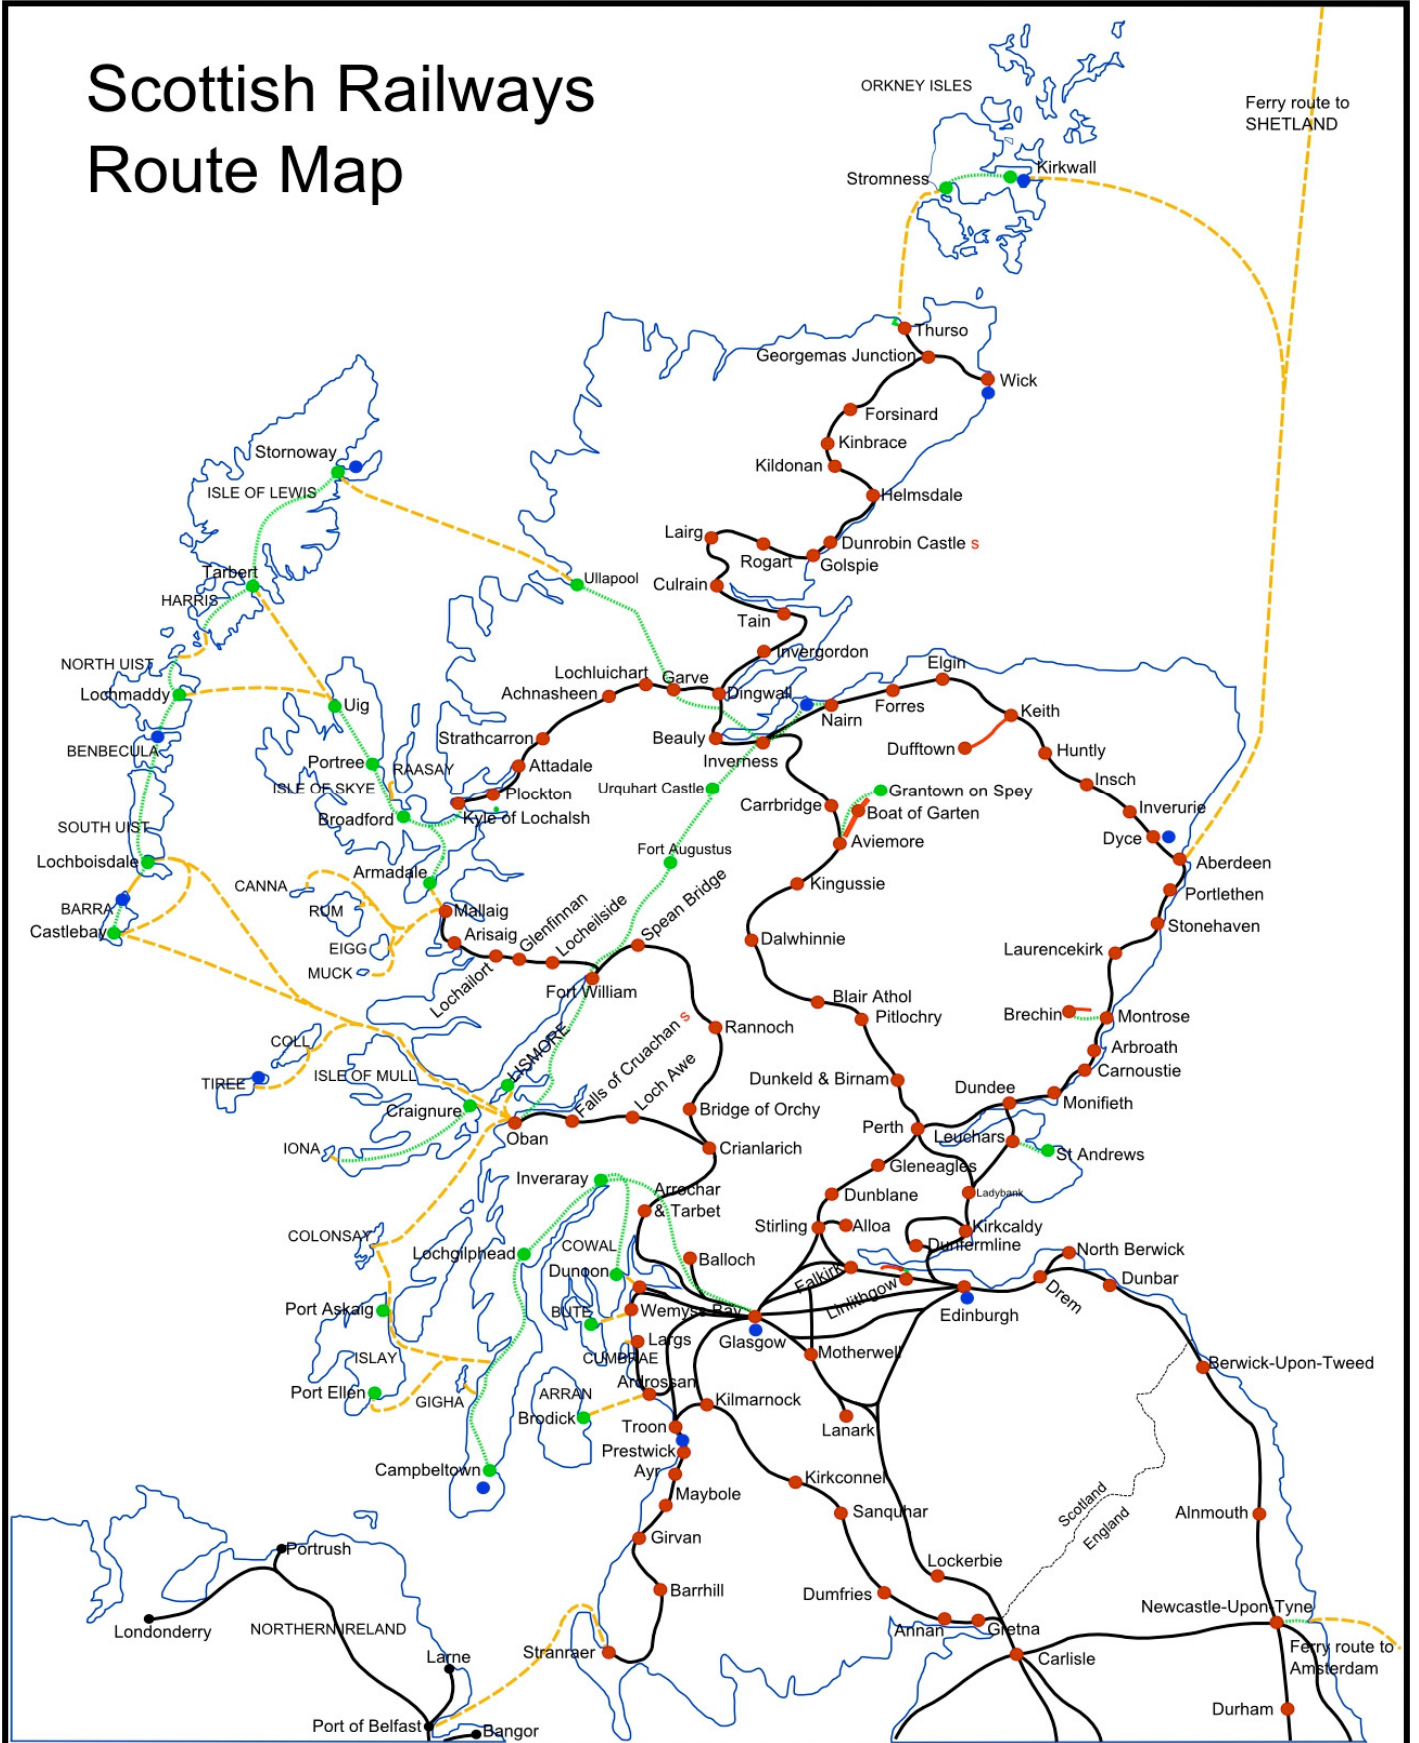

# Scottish Railways Route Map

## Key to symbols

- Passenger railway
- Railway station
- Steam or scenic railway (seasonal)
- Ferry route
- Bus / coach route
- Bus or ferry destination

- Railway station - summer only
- Airport

### NOTES:

- Only principal stations are shown. Only main bus routes which complement rail lines are shown.
- Only principal lines and stations are shown in England and Northern Ireland